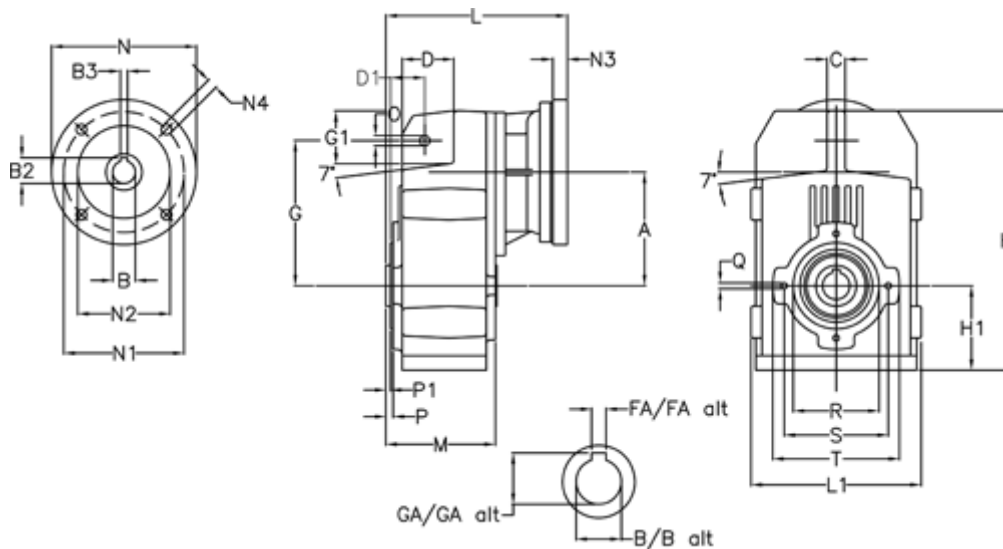

Article number: 29560401714240

Description: Shaft mounted gear  
A412H40-17,1-P100B5

## Measures

A = 175.75	FA = 12	M = 144.0	Q = M12x19
B = 40	G = 218	N = 250	R = 130
B1 = 28	G1 = 97.5	N1 = 215	S = 165
B2 = 31.3	GA = 43.0	N2 = 180	T = 200
B3 = 8	H = 389.0	N4 = M12x16	
C = 16	H1 = 116.0	O = 14	
D = 79.0	L = 275.5	P = 7.5	
D1 = 56.5	L1 = 242	P1 = 3.5	